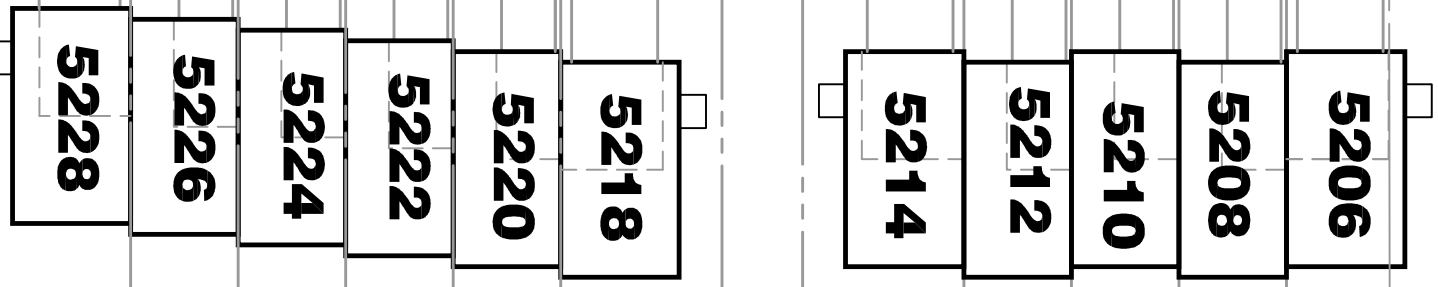

NO PARKING

STREET
DRAIN INLETS

STOP SIGN

**9 ON STREET
PARKING SPACES**